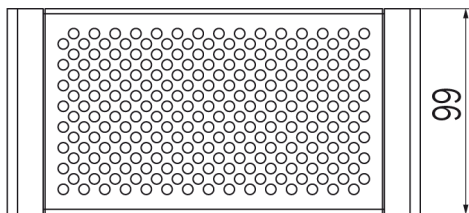

Proudly imported and distributed by
Gro Agencies Pty Ltd
Unit 2 / 37 Howe St, Osborne Park, WA, 6017
P 08 9446 3288 E info@groagencies.com.au W www.groagencies.com.au