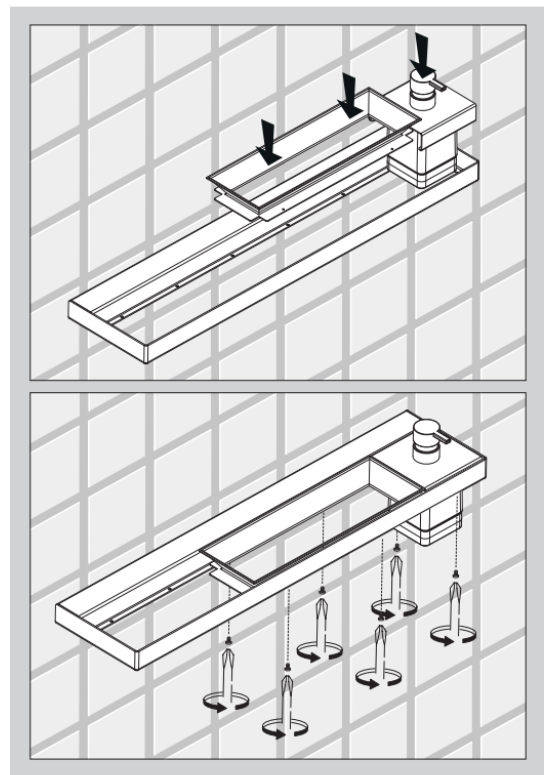

Proudly imported and distributed by
Gro Agencies Pty Ltd
Unit 2 / 37 Howe St, Osborne Park, WA, 6017
P 08 9446 3288 E info@groagencies.com.au W www.groagencies.com.au