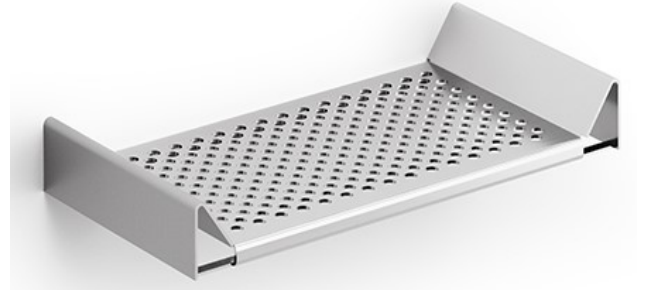

Proudly imported and distributed by
Gro Agencies Pty Ltd
Unit 2 / 37 Howe St, Osborne Park, WA, 6017
P 08 9446 3288 E info@groagencies.com.au W www.groagencies.com.au